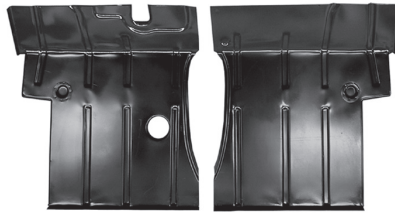

CAB CRNR: INNER (Left).....**0847-215L**
CAB CRNR: INNER (Right).....**0847-216R**
12"H

CAB FLR PANS (Left).....**0847-221L**
28"L x 24"W
CAB FLR PANS (Right).....**0847-222R**
28"L x 23"W

NOTE: Part number changed from 0847-402.
Please use the new number below to order.