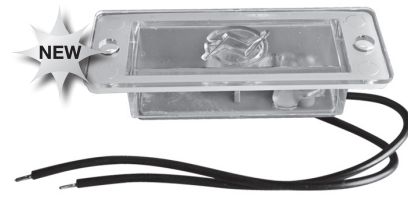

UNIVERSAL ROLL PAN LIGHT **RP19**
Fits all makes and models