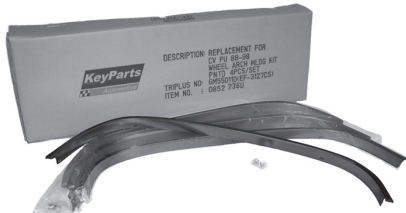

CMPLT WHEEL ARCH MLDG KIT ..**0852-236U**
4PC Set, Painted