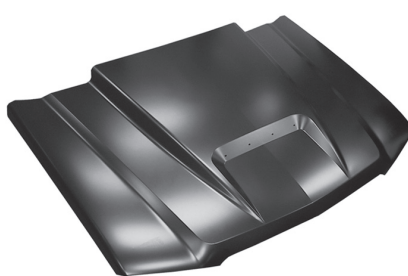

RAM AIR COWL HOOD **0856-043**
Without Side Body Cladding