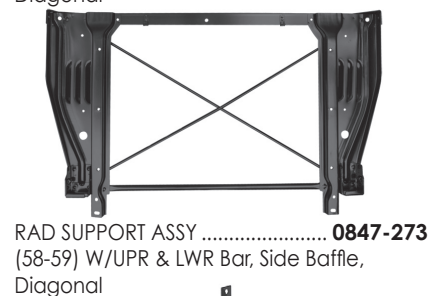

PARK LIGHT LENS: FRT CLEAR **0847-529**
(58-59)

PARK LIGHT LENS: FRT AMBER **0847-530**
(58-59)

Grilles & Lights (continued)

Front End

Front End (continued)

HOOD **0847-034**
(55-56)

HOOD **0847-035**
(57)

HOOD: LATCH PANEL **0847-220U**
(55-57)