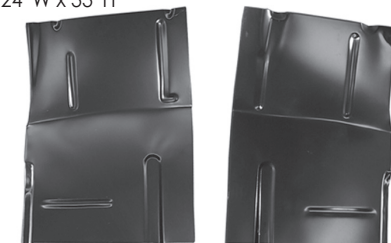

CAB FLOOR PANS (Left) **0850-223L**
CAB FLOOR PANS (Right) **0850-224R**
W/Black Plate 22.25"W x 29"H