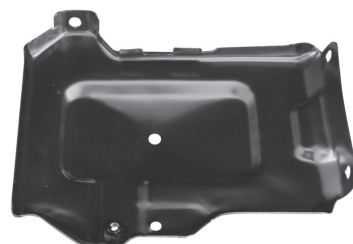

BATTERY TRAY **0870-240U**
12.5"W x 10.5"H