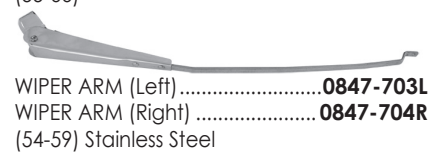

Grilles & Lights (continued)

Front End