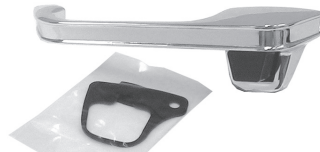

UPPER DOOR HINGE (Left)**0850-205L**
UPPER DOOR HINGE (Right)**0850-206R**

LOWER DOOR HINGE (Left)**0850-207L**
LOWER DOOR HINGE (Right)**0850-208R**

DOOR: MIRROR (Chrome)**0850-555U**

DOOR: MIRROR (Stainless Steel) ..**0850-557U**