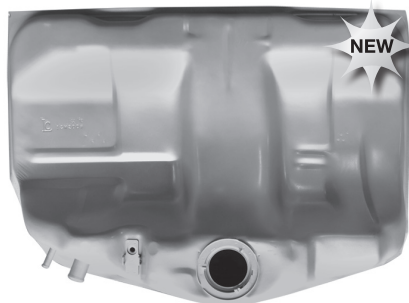

LESABRE 92-99

ROCKER PANEL (Left) **0706-103L**
ROCKER PANEL (Right) **0706-104R**

FUEL TANK: 18 GALLON **GM20D**