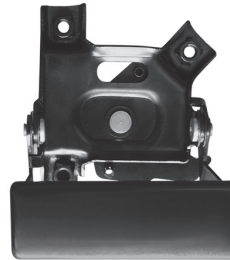

TAILGATE HANDLE **0850-420**
(74-80) Fleetside