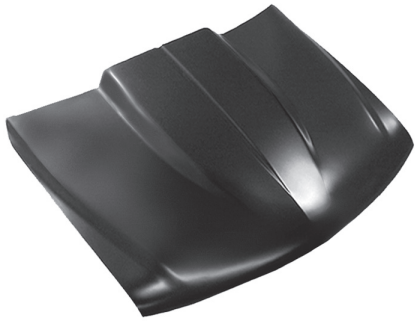

RAYBUCK CHEVY/GMC SUBURBAN & CHEVY TAHOE / GMC YUKON: 00-06

COWL INDUCTION HOOD **0856-035**
(Chevy only)