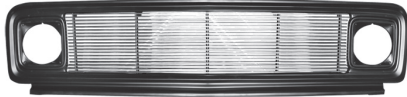

GRILLE **0849-955G**
(69-72) Painted Steel W/4MIL Chrome Billet Insert