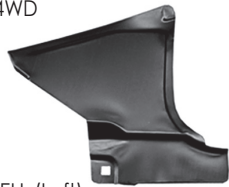

FOOT WELL (Left) **0850-225L**
FOOT WELL (Right) **0850-226R**
15.75"H