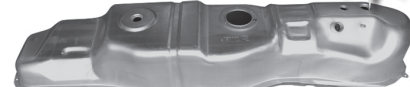

FUEL TANK: 30 GALLON **F45B**
(Call for info)