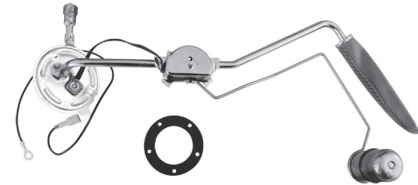

FUEL SENDING UNIT.....**0848-790U**