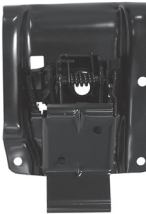

HOOD: COWL STYLE..... **0849-035**
(69-72)

HOOD: HINGE (Left) **0849-547L**
HOOD: HINGE (Right)..... **0849-548R**
W/O Spring

HOOD: LATCH **0849-031**
(67-68)

HOOD: LATCH **0849-032**
(69-70)

HOOD: LATCH **0849-033**
(71-72)