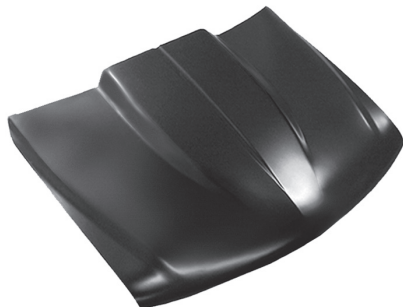

COWL INDUCTION HOOD **0856-035**
(99-02 Silverado) Fits 99-00 HD

COWL INDUCTION HOOD **0856-036**
(99-06 Sierra) Fits HD

COWL INDUCTION HOOD **0856-038**
(03-06 Silverado) Except 05-06 1500HD,
2500, 3500