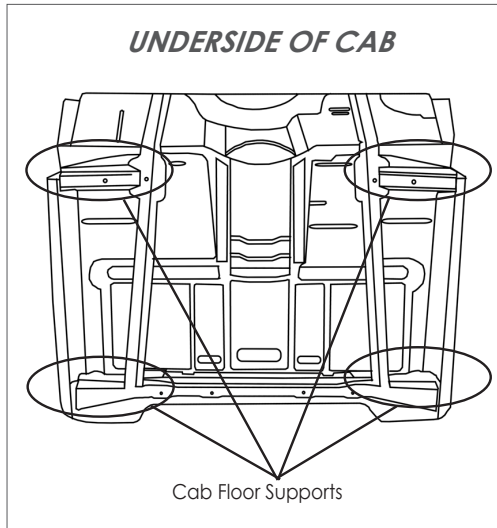

RAYBUCK GENERAL INFO: TYPICAL VEHICLE BODY AREAS & CHROME/PAINTED CHARTS