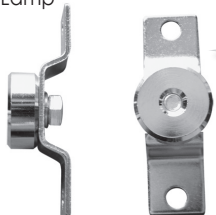

TAILGATE TRUNION SET **0847-424**
(58-66) Fleetside