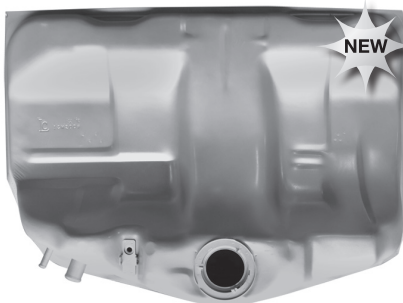

ROCKER PANEL (Left) **0823-103L**
ROCKER PANEL (Right) **0823-104R**

PARK AVENUE / ULTRA 91-96

ROCKER PANEL (Left) **0706-103L**
ROCKER PANEL (Right) **0706-104R**

FUEL TANK: 18 GALLON **GM20D**

LESABRE 92-99