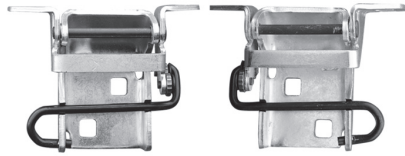

UPPER DOOR HINGE (Left) **0850-205L**
UPPER DOOR HINGE (Right) **0850-206R**