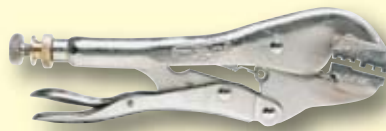

BLAIR FLANGER #13229

- Makes a perfect step joint in 18 gauge or thinner metal for welding with no stretching or distortion
- No need to remove parts - all work is performed from one side for a perfect flush repair