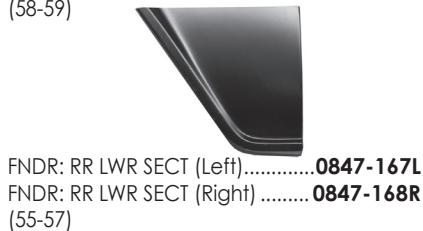

PARK LIGHT LENS: FRT CLEAR **0847-529**
(58-59)

PARK LIGHT LENS: FRT AMBER **0847-530**
(58-59)

Grilles & Lights (continued)

Front End

Front End (continued)

HOOD **0847-034**
(55-56)

HOOD **0847-035**
(57)

HOOD: LATCH PANEL **0847-220U**
(55-57)