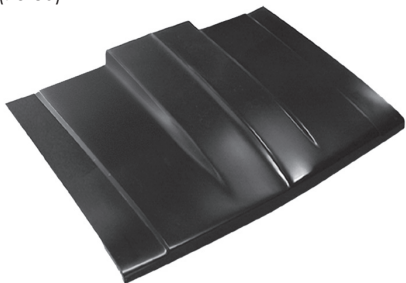

COWL INDUCTION HOOD **0851-035**
(81-91)