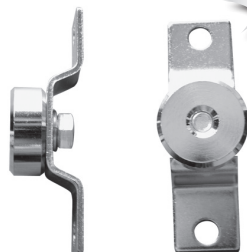

TAILGATE: STEPSIDE **0847-406T**
(54-87) Embossed "GMC"

TAILGATE: FLEETSIDE **0847-408T**
(58-66) Embossed "GMC"

TAILGATE **0849-401T**
(54-87/Plain) Stepside

TAILGATE **0847-400T**
(58-66/Plain) Fleetside