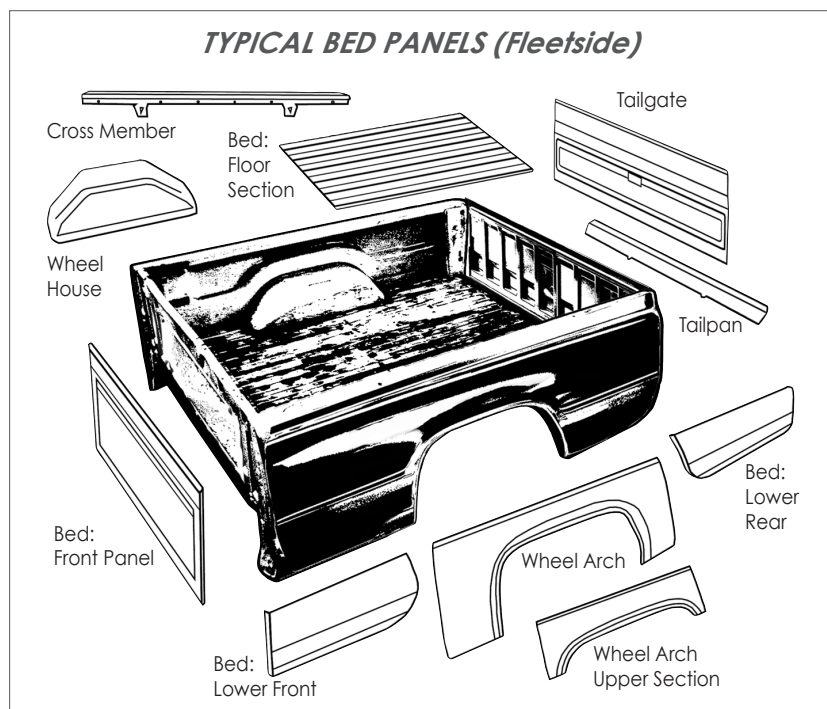

RAYBUCK GENERAL INFO: TYPICAL VEHICLE BODY AREAS & CHROME/PAINTED CHARTS