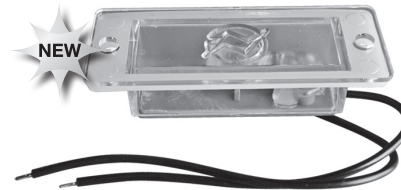

NEW
FUEL TANK: 30 GALLON **F45B**
(Call for info)

NEW
REAR ROLL PAN:..... **RP05**
(97-03 F150) With license plate

NEW
UNIVERSAL ROLL PAN LIGHT **RP19**
Fits all makes and models

RAYBUCK FORD PICKUP F150 / F250 [LD]: 97-03, HERITAGE: 04