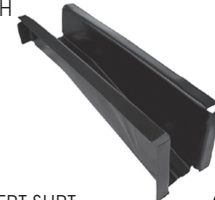

CAB FLOOR PANS (Left) **0850-221L**
CAB FLOOR PANS (Right) **0850-222R**
24"W x 33"H

CAB FLOOR PANS (Left) **0850-223L**
CAB FLOOR PANS (Right) **0850-224R**
W/Black Plate 22.25"W x 29"H

CAB FLR: OUTER SECT (Left) **0850-227L**
CAB FLR: OUTER SECT (Right) **0850-228R**
43"W x 7"H