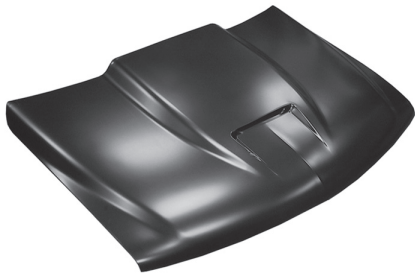

RAM AIR STYLE HOOD **0856-039**
(Chevy only)

RAM AIR STYLE HOOD **0856-048**
(GMC only)

QTRP: LWR RR SECT (Left) **0860-133L**
QTRP: LWR RR SECT (Right) **0860-134R**
30.5"W x 17.25"H, Suburban, Yukon XL