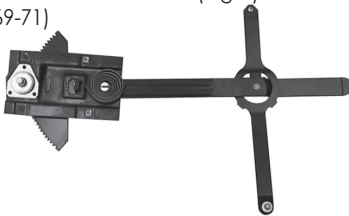

VENT WNDW: HANDLES (Left) **0849-155L**
VENT WNDW: HANDLES (Right) .. **0849-156R**
(68-72)

DR: INR WNDW CRANK (Black) .. **0849-209B**

DR: INR WNDW CRANK (Clear) . **0849-209C**

WINDOW REGULATOR (Left) **0849-981L**
WINDOW REGULATOR (Right) **0849-982R**
(69-71)