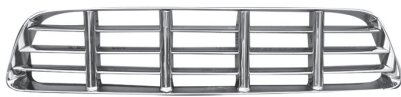

Grilles & Lights

GRILLE (Chrome) **0847-040G**
(55-56)