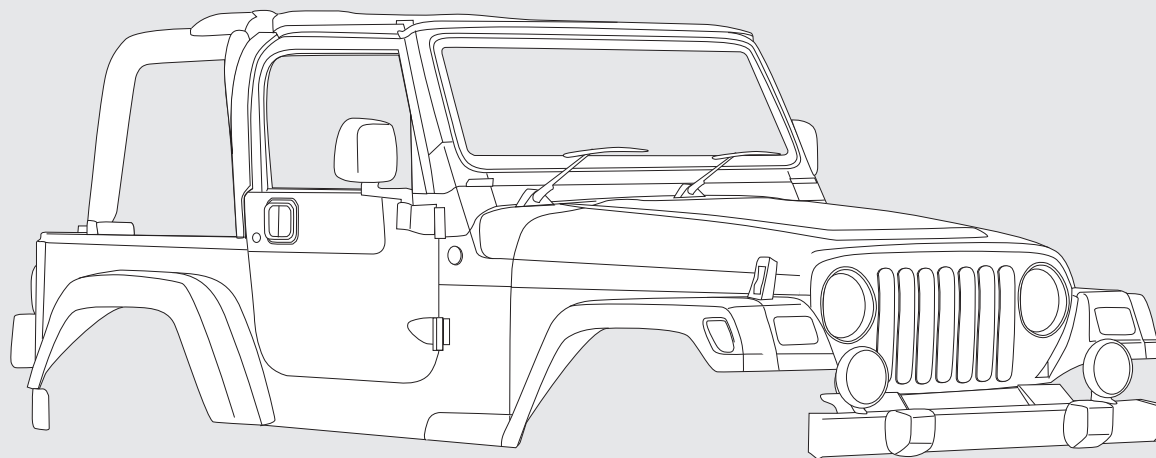

Late Model Jeep