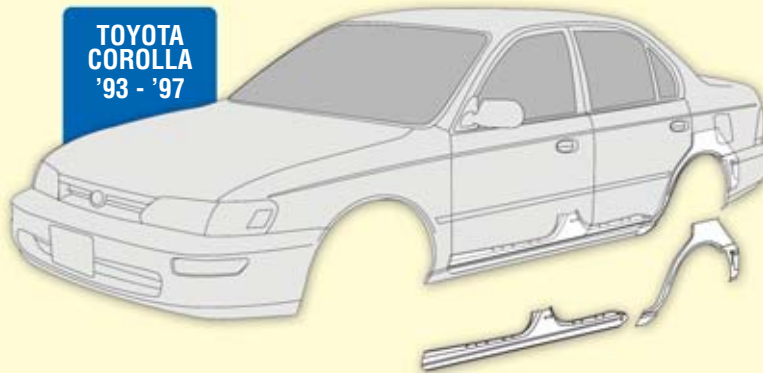

HONDA
CIVIC
'88 - '91

TOYOTA
COROLLA
'93 - '97

VW JETTA
'99 - '04

Let our panels help transform your vehicle!

Visit www.raybuck.com for complete listing.

RAYBUCK
AUTO BODY PARTS

Info. 814-938-5248 • Orders 800-334-0230