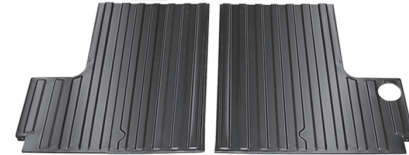

CARGO FLOOR: RR SECT (Left) **0853-097L**
CARGO FLOOR: RR SECT (Right).....**0853-098R**