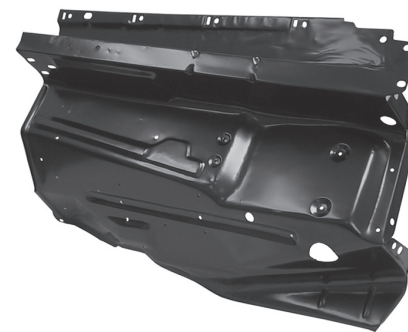

Bumpers & Front End

FENDER: INNER (Left) **1980-365L**
FENDER: INNER (Right) **1980-366R**

Cab & Door Section