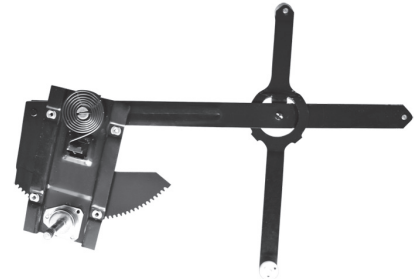

WINDOW REGULATOR (Left) **0850-981L**
WINDOW REGULATOR (Right) **0850-982R**
(74-76)