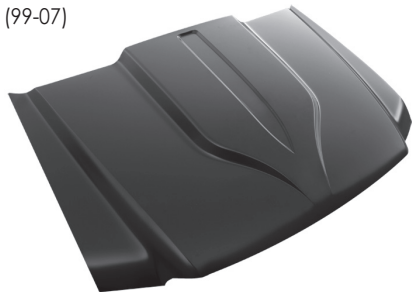

COWL INDUCTION HOOD **1987-036**
(99-07) Eagle Style