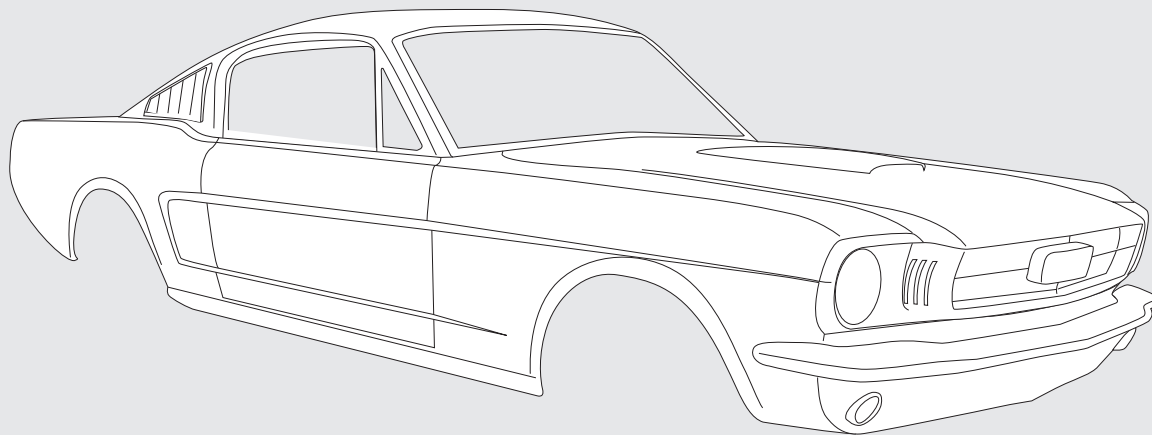

RAYBUCK

AUTO BODY PARTS

Body Parts & Panels for Trucks, Vans, & SUVs

Classic Cars

RAYBUCK CHEVY 150/250 & BEL AIR: 55-57

Bumpers & Brackets

FRT CUSTOM BUMPER **0901-012**
(55) "Smoothie," Chrome

FRT ONE-PIECE BUMPER **0901-010**
(55) California Style, Chrome