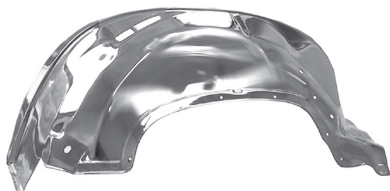

FENDER: INNER: (Chrome) (Left).....**0852-367C**
FENDER: INNER: (Chrome) (Right) ..**0852-368C**
(88-98) 42.75"W x 17.5"H