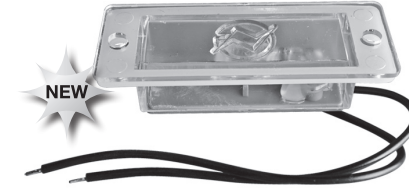

REAR ROLL PAN..... **RP06**
Without license plate

NEW