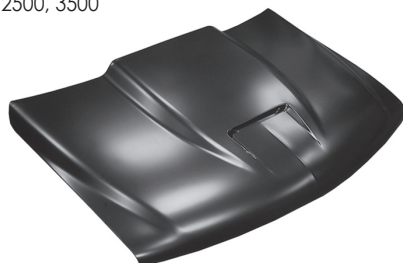

RAM AIR STYLE HOOD **0856-039**
(99-02 Silverado) Fits 99-00 HD