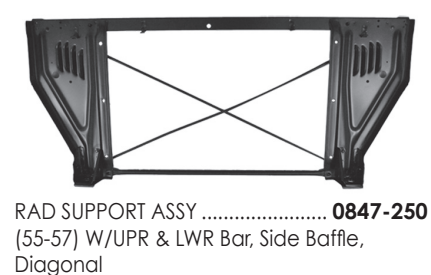

PARK LIGHT LENS: FRT CLEAR **0847-529**
(58-59)

PARK LIGHT LENS: FRT AMBER **0847-530**
(58-59)

Grilles & Lights (continued)

Front End

Front End (continued)

HOOD **0847-034**
(55-56)

HOOD **0847-035**
(57)

HOOD: LATCH PANEL **0847-220U**
(55-57)