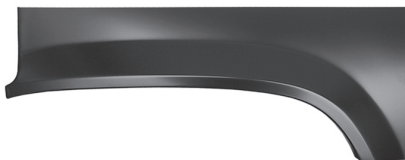

COWL HOOD (2nd Design) **0852-036**

RAM AIR STYLE HOOD **0852-037**

COWL INDUCTION HOOD (4") **0852-038**

ROCKER PANEL (Left) **0859-105L**
ROCKER PANEL (Right) **0859-106R**
(92-99) 4 Door, Suburban

RR DOOR: LWR SKIN (Left) **0859-173L**
RR DOOR: LWR SKIN (Right) **0859-174R**