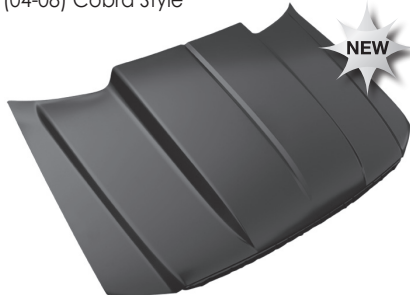

COWL INDUCTION HOOD **1988-037**
(04-08) 2nd Design