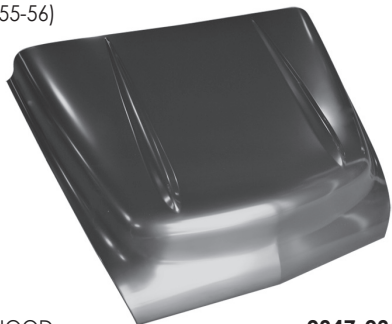

PARK LIGHT LENS: FRT CLEAR **0847-529**
(58-59)

PARK LIGHT LENS: FRT AMBER **0847-530**
(58-59)

Grilles & Lights (continued)

Front End

Front End (continued)

HOOD **0847-034**
(55-56)

HOOD **0847-035**
(57)

HOOD: LATCH PANEL **0847-220U**
(55-57)