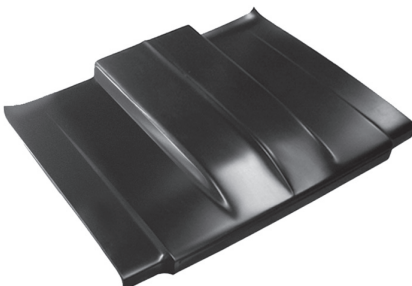

Front End

COWL INDUCTION HOOD **0850-035**
(73-80)