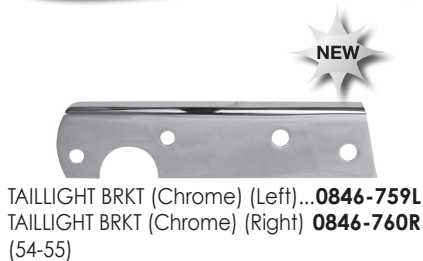

Grilles & Lights (continued)