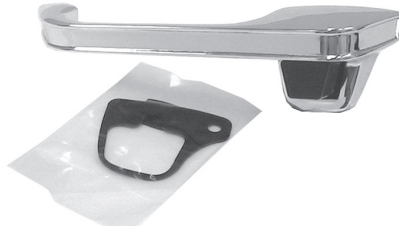

DR: OUTER HANDLE (Left) **0850-351L**
DR: OUTER HANDLE (Right) **0850-352R**
(73-91)