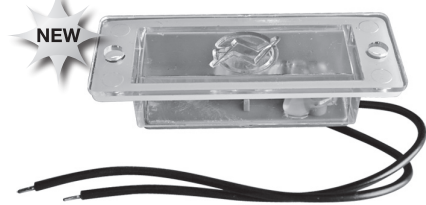

UNIVERSAL ROLL PAN LIGHT**RP19**
 Fits all makes and models

QTRP: LWR RR SECT (Left)**0871-133L**
 QTRP: LWR RR SECT (Right)**0871-134R**
 23.5"W x 11.5"H, W/Corner, Blazer

BED: FLOOR SECTION **0870-099**
 48"W x 16.25"H