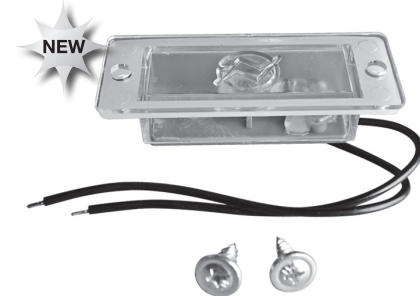

UNIVERSAL ROLL PAN LIGHT **RP19**
Fits all makes and models