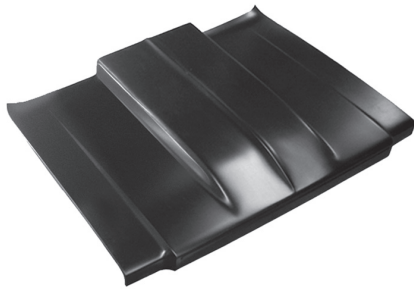

C/K SERIES GRILLE MOUNT KIT ... **0850-070G**
(73-74) Includes Center and 2 Outer Supports

CHEVY BLAZER / GMC JIMMY: 73-91

Front End (continued)

COWL INDUCTION HOOD **0850-035**
(73-80)

COWL INDUCTION HOOD **0851-035**
(81-91)