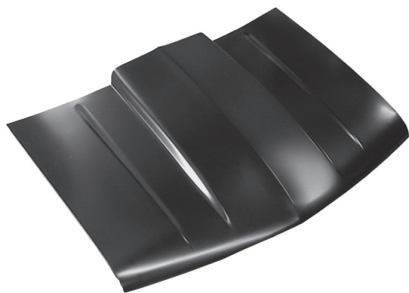

RAYBUCK CHEVY/GMC SUBURBAN & CHEVY TAHOE / GMC YUKON: 92-99

COWL HOOD (1st Design) **0852-035**