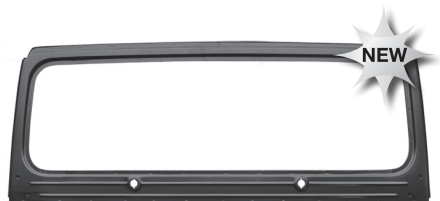

RAYBUCK JEEP GRAND CHEROKEE: 99-04

JEEP LIBERTY: 02-07

RAYBUCK JEEP WRANGLER: 87-96

NEW

WINDSHIELD FRAME..... **0480-011**
"YJ"