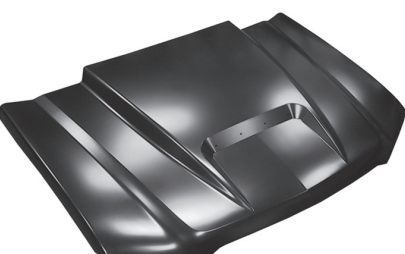

DOOR: INNER BOTTOM (Left) **0856-271L**
 DOOR: INNER BOTTOM (Right) ... **0856-272R**

RAM AIR COWL HOOD **0856-042**
 With Side Body Cladding

QTRP: LWR RR SECT (Left) **0860-141L**
 QTRP: LWR RR SECT (Right) **0860-142R**
 Without Side Body Cladding