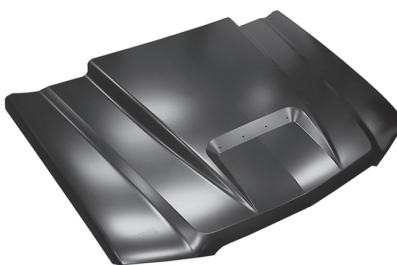

RAM AIR STYLE HOOD **0856-043**
(03-06 Silverado) Except 05-06 1500HD,
2500, 3500