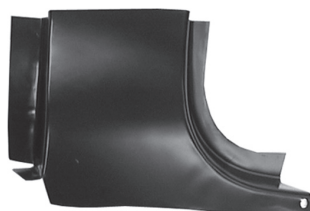

DR PILLAR: LWR FRT (Left) **1980-211L**
DR PILLAR: LWR FRT (Right) **1980-212R**
11.5"W x 7.25"H