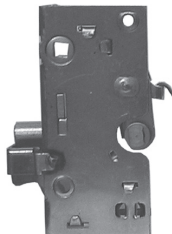

DOOR: INR LATCH (Left) **0846-821L**
DOOR: INR LATCH (Right) **0846-822R**
(47-51)