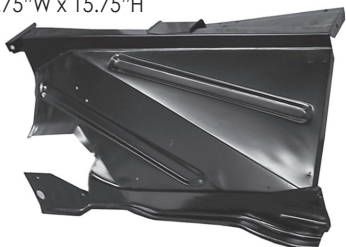

FENDER: INNER (Left) **0848-365L**
FENDER: INNER (Right) **0848-366R**