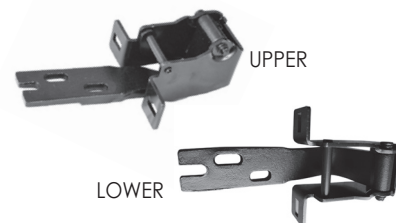

DOOR HINGE: UPPER.....**0847-205U**
DOOR HINGE: LOWER.....**0847-206U**