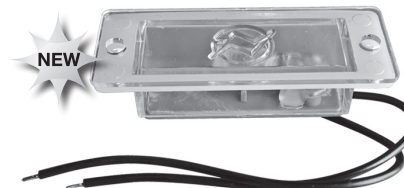

UNIVERSAL ROLL PAN LIGHT **RP19**
Fits all makes and models