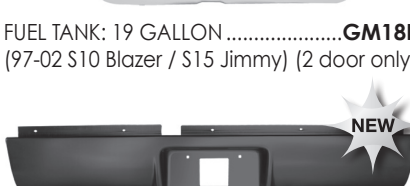

REAR ROLL PAN:..... **RP07**
(94-03 Chevy S10 Pickup) With license plate