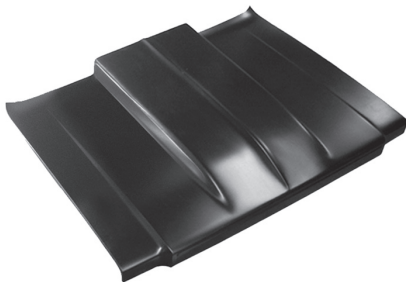

Front End

COWL INDUCTION HOOD **0850-035**
(73-80)