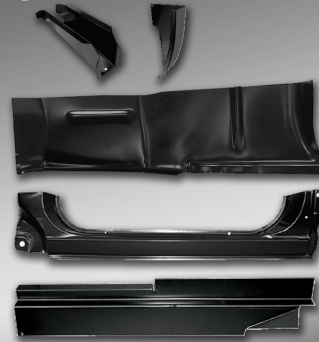

Kit includes all pieces shown including Floor pan repair piece (as shown) and model parts listed below!

- 0850-101
- 0850-117
- 0850-301
- 0850-311

Door Section

DOOR: CMPLT SHELL (Left)**0850-151L**
DOOR: CMPLT SHELL (Right)**0850-152R**
(73-76)