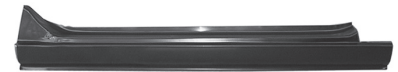

RCKR PANEL (Left) **0849-103L**
RCKR PANEL (Right) **0849-104R**
39.25"W x 6.5"H