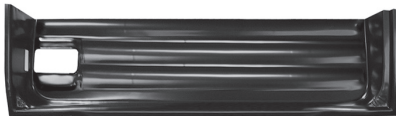

DOOR: INR BOTTOM (Left).....**0847-271L**
DOOR: INR BOTTOM (Right).....**0847-272R**
10"H x 37.75"W