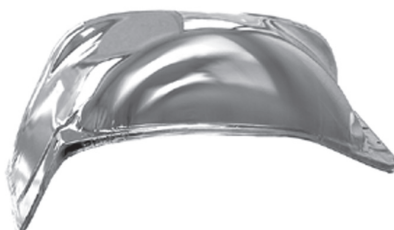

FENDER: INR (Chrome) (Left)..... **0850-367C**
FENDER: INR (Chrome) (Right) .. **0850-368C**
(73-80) 44"W x 16"H