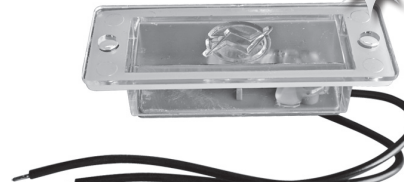

We've added a whole new line of Rear Roll Pans for Chevy, Ford, and Dodge! See the back of our catalog for the complete listing of makes and models. All new roll pans with a license plate tag box include the roll pan light and hardware.