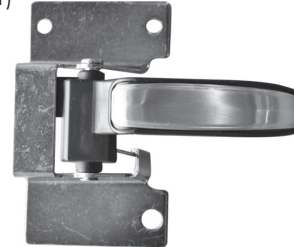

DR: INNER HANDLE (Left) **0850-451L**
DR: INNER HANDLE (Right) **0850-452R**
(78-80)