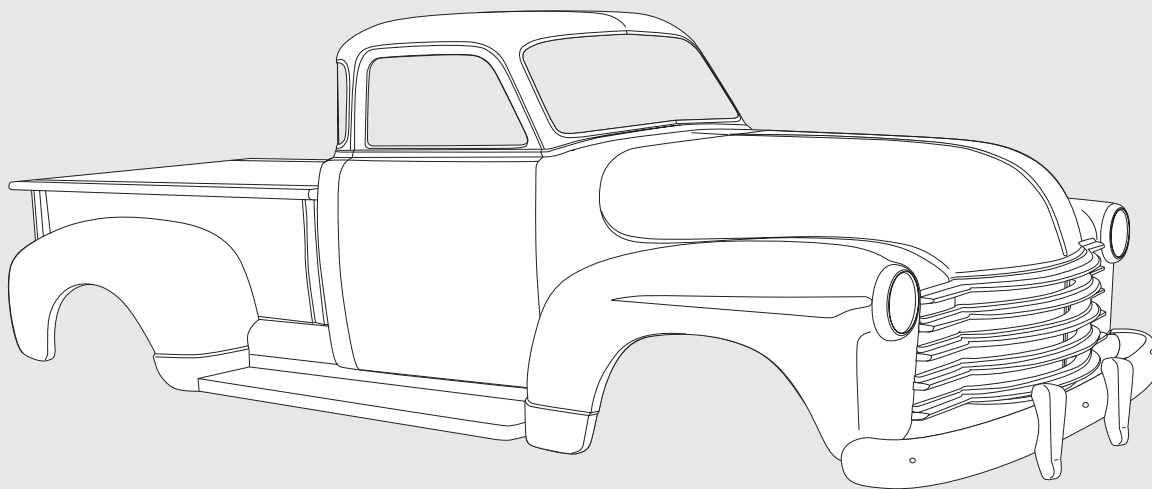

DODGE
Quad Cab

CLASSIC MODEL

RAYBUCK

AUTO BODY PARTS

Body Parts & Panels for Trucks, Vans, & SUVs

Classic Chevy

Bumpers & Brackets

BUMPER: FRONT (Chrome) **0846-010C**