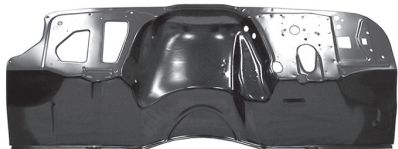

DASH & TOE PANEL **0849-230**
(69-72)