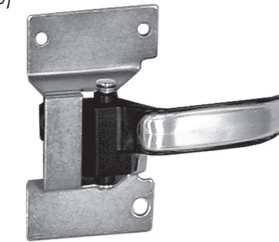

DR: INNER HANDLE (Left) **0851-451L**
DR: INNER HANDLE (Right) **0851-452R**
(82-91)