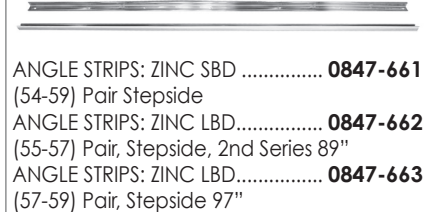

ANGLE STRIPS: STEPSIDE