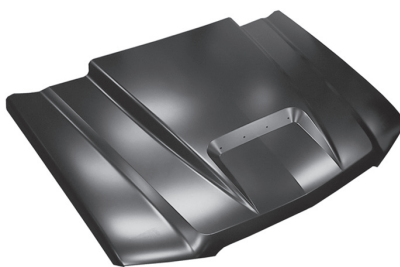

RAM AIR STYLE HOOD **0856-043**
(03-06 Silverado) Except 05-06 1500HD,
2500, 3500