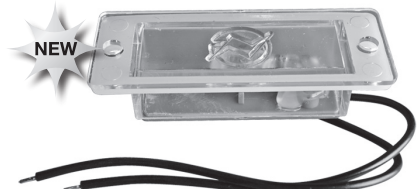

FUEL TANK: 34 GALLON**GM22C**
(97-98)

UNIVERSAL ROLL PAN LIGHT**RP19**
Fits all makes and models

Standard Cab

COWL INDUCTION HOOD **0856-035**
(99-02 Silverado) Fits 99-00 HD

COWL INDUCTION HOOD **0856-036**
(99-06 Sierra) Fits HD