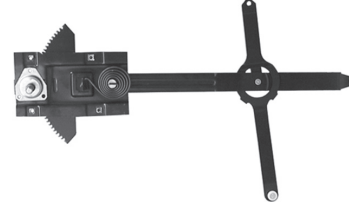

WINDOW REGULATOR (Left) **0849-981L**
WINDOW REGULATOR (Right) **0849-982R**
(69-71)