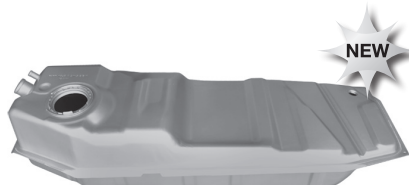

RAYBUCK

CHEVY S10 / GMC S15 PICKUP: 94-04
CHEVY S10 BLAZER: 95-05 / GMC S15 JIMMY: 95-01 (continued)

FUEL TANK: 18 GALLON **GM56B**
(96 S10 Blazer / S15 Jimmy) (4 door only)