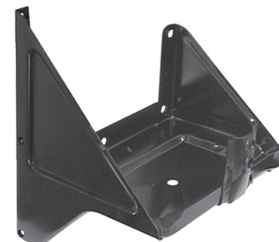

Front End

FENDER: COMPLETE (Left)**0848-005L**
FENDER: COMPLETE (Right) **0848-006R**

RADIATOR SUPPORT FRAME.....**0848-250U**

HOOD: FRT PNL UPPER SECT **0848-033**
(62-66) 10"H

BATTERY TRAY**0848-240U**
W/Support