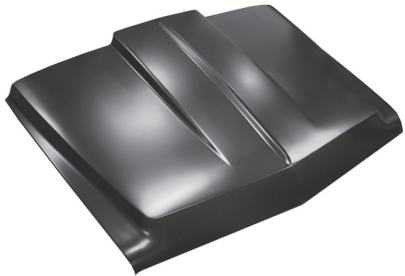

TAIL LAMP LENS (Clear) **0849-630**

PARKING LAMP: GASKET **0849-024U**
(67-68)

Front End

HOOD: REGULAR STYLE..... **0849-029**
(67-68)

HOOD: REGULAR STYLE..... **0849-030**
(69-72)

HOOD: COWL STYLE..... **0849-034**
(67-68)