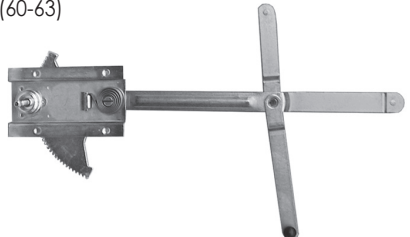

DOOR: LOWER SKIN.....**0848-171U**
11"H

DOOR RELAY: FRONT (Left)**0848-813L**
DOOR RELAY: FRONT (Right)**0848-814R**
(64-66)

Door Section (continued)

WINDOW REGULATOR (Left) **0848-983L**
WINDOW REGULATOR (Right) **0848-984R**
(60-63)