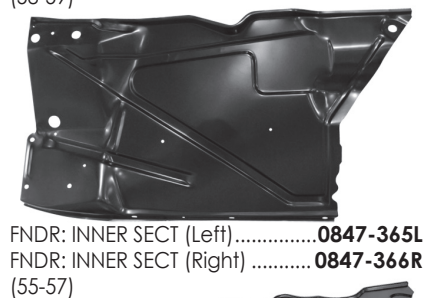

PARK LIGHT LENS: FRT CLEAR **0847-529**
(58-59)

PARK LIGHT LENS: FRT AMBER **0847-530**
(58-59)

Grilles & Lights (continued)

Front End

Front End (continued)

HOOD **0847-034**
(55-56)

HOOD **0847-035**
(57)

HOOD: LATCH PANEL **0847-220U**
(55-57)