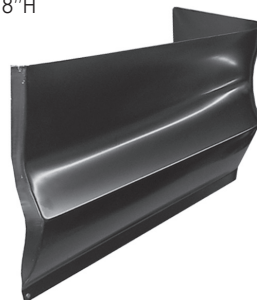

CAB CORNER (Left) **1980-117L**
CAB CORNER (Right) **1980-118R**
30.5"W x 13.75"H, Super Cab