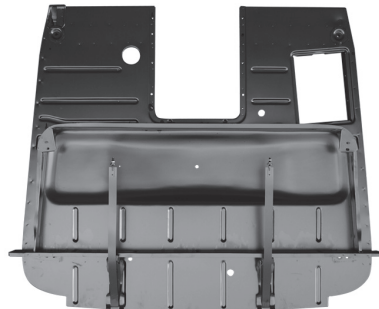

CMPLT CAB FLR ASSY **0846-223**
(47-54) Complete Assembly
(Cannot ship alone)