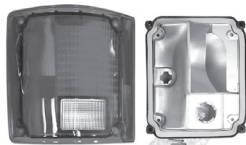

TAIL LIGHT ASSY (Left) **0851-611L**
TAIL LIGHT ASSY (Right).....**0851-612R**
(78-91) W/O Trim