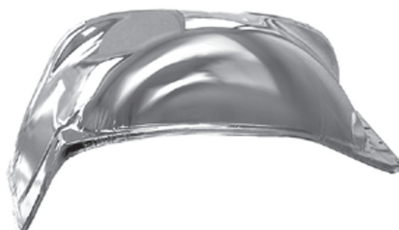

FENDER: INR (Chrome) (Left) **0850-367C**
FENDER: INR (Chrome) (Right) **0850-368C**
(73-80) 44"W x 16"H