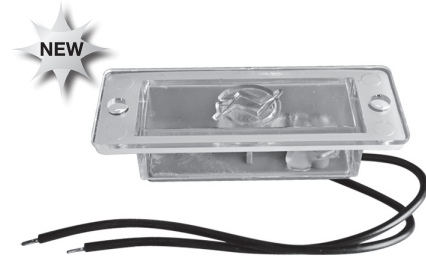

NEW
UNIVERSAL ROLL PAN LIGHT **RP19**
Fits all makes and models