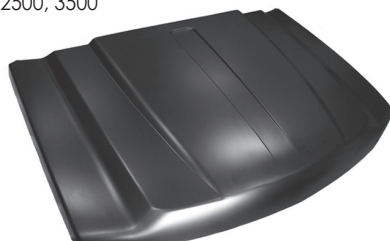

COWL INDUCTION HOOD **0856-044**
(06-07 Silverado) Fits 05-07 HD