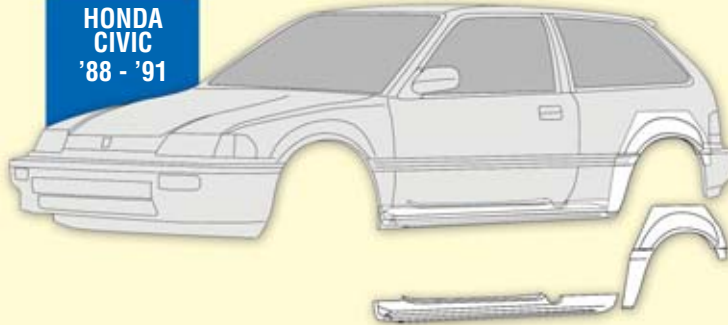

HONDA
CIVIC
'88 - '91

TOYOTA
COROLLA
'93 - '97

VW JETTA
'99 - '04

Let our panels help transform your vehicle!

Visit www.raybuck.com for complete listing.

RAYBUCK
AUTO BODY PARTS

Info. 814-938-5248 • Orders 800-334-0230