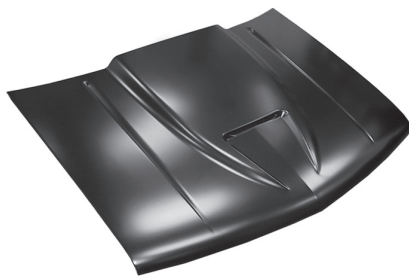

RAM AIR STYLE HOOD **0852-037**