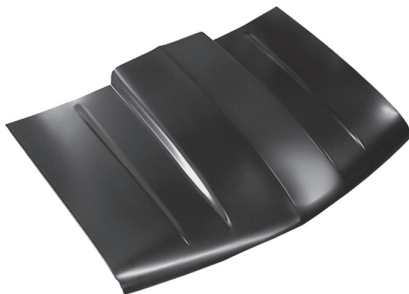

Front End

COWL HOOD (1st Design) **0852-035**