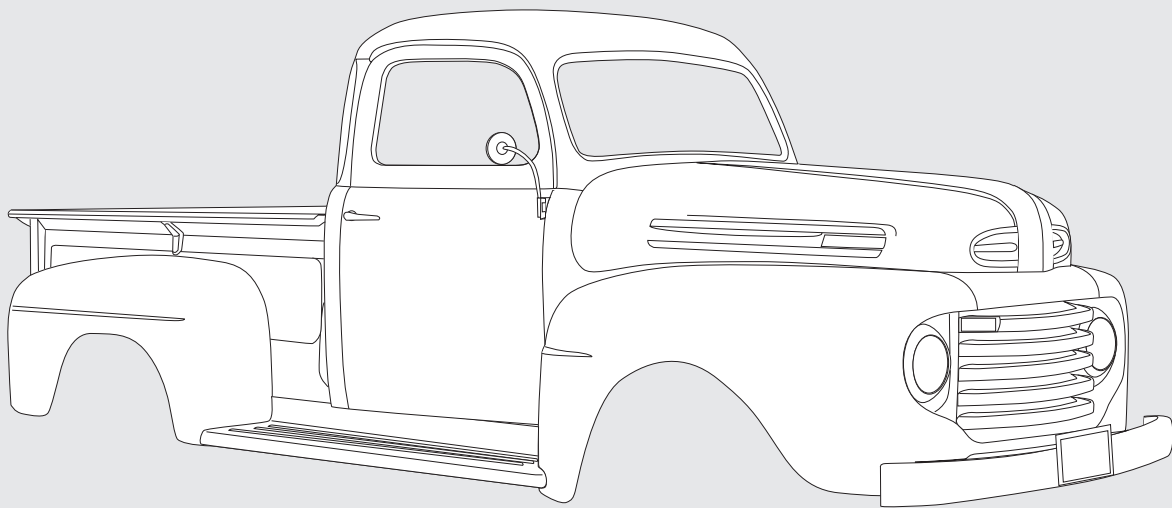

RAYBUCK

AUTO BODY PARTS

Body Parts & Panels for Trucks, Vans, & SUVs

Classic Ford