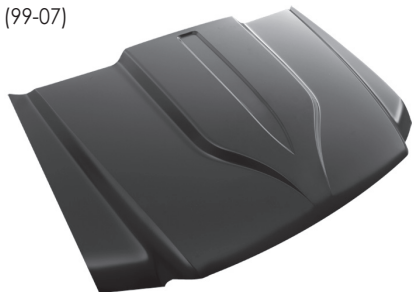

COWL INDUCTION HOOD **1987-036**
(99-07) Eagle Style