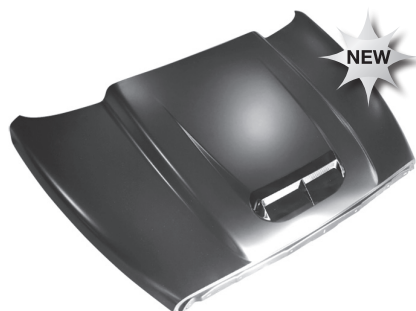

RAM AIR STYLE HOOD **1583-036**