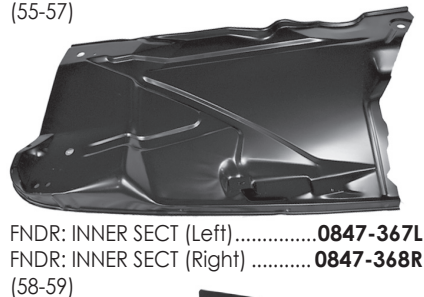

PARK LIGHT LENS: FRT CLEAR **0847-529**
(58-59)

PARK LIGHT LENS: FRT AMBER **0847-530**
(58-59)

Grilles & Lights (continued)

Front End

Front End (continued)

HOOD **0847-034**
(55-56)

HOOD **0847-035**
(57)

HOOD: LATCH PANEL **0847-220U**
(55-57)