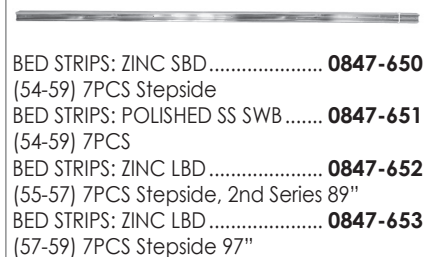

BED STRIP SETS: STEPSIDE