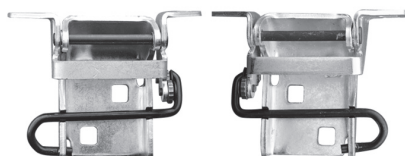

DOOR: INR BTM (Left)**0850-271L**
DOOR: INR BTM (Right) **0850-272R**
W/Louvers

UPPER DOOR HINGE (Left)**0850-205L**
UPPER DOOR HINGE (Right) **0850-206R**

LOWER DOOR HINGE (Left)**0850-207L**
LOWER DOOR HINGE (Right)..... **0850-208R**