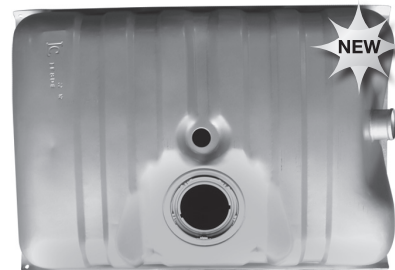

FUEL TANK: 33 GALLON **F8D**
(85-96) Rear Mount (3 5/8" gauge hole)