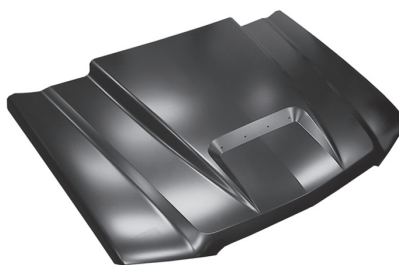

RAM AIR STYLE HOOD **0856-043**
(03-06 Silverado) Except 05-06 1500HD,
2500, 3500