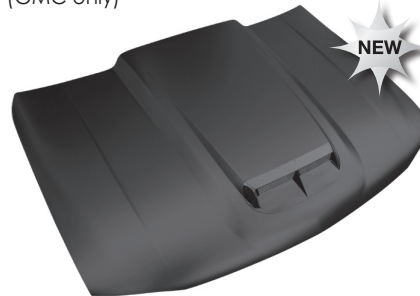

RAM AIR STYLE HOOD **0856-039**
(Chevy only)

RAM AIR STYLE HOOD **0856-048**
(GMC only)

QTRP: LWR RR SECT (Left) **0860-133L**
QTRP: LWR RR SECT (Right) **0860-134R**
30.5"W x 17.25"H, Suburban, Yukon XL