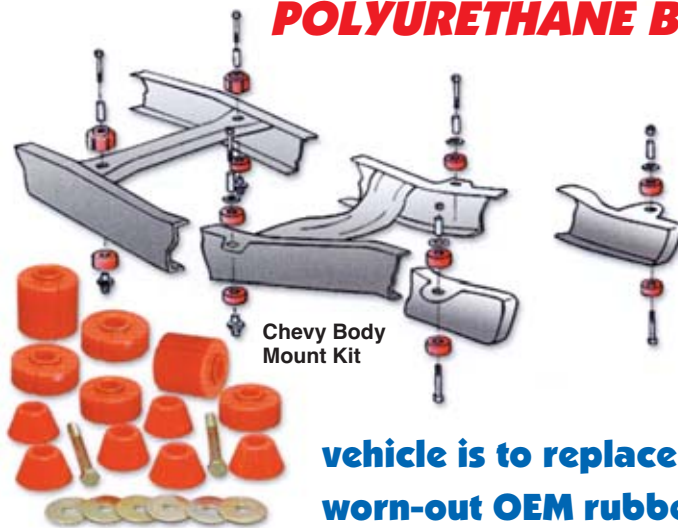

Body Sealer

- Duplicate assembly paint jobs
- Repair and seal drip rails
- Seal all body seams
- Fast! Air dries in minutes
- Avoid rust in body seams as you repaint
- Comes in a standard, 1/10 gallon cartridge - applies with ordinary caulking gun.

Visit www.raybuck.com for more information.

RAYBUCK

AUTO BODY PARTS

Info. 814-938-5248 • Orders 800-334-0230

www.raybuck.com

QUALITY PARTS
AND SERVICE
SINCE 1985.

POLYURETHANE BODY & CAB MOUNT BUSHINGS FOR PICKUPS & SUV'S

Chevy Body
Mount Kit

One of the most cost
effective methods of
improving the handling
and "feel" of any

vehicle is to replace the mushy and probably
worn-out OEM rubber body mount bushings.

**TOTAL
PERFORMANCE IN
TOTAL KITS!**