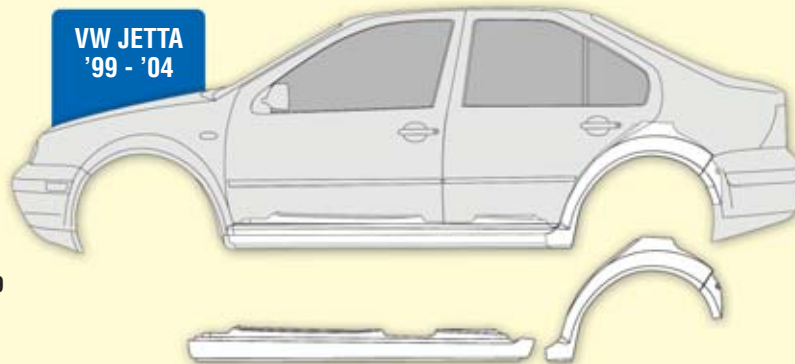

VW JETTA
'99 - '04