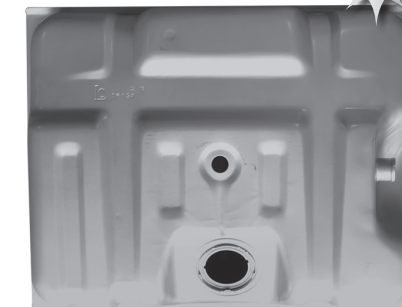

FUEL TANK: 19 GALLON **F1G**
(90-96) Rear Mount