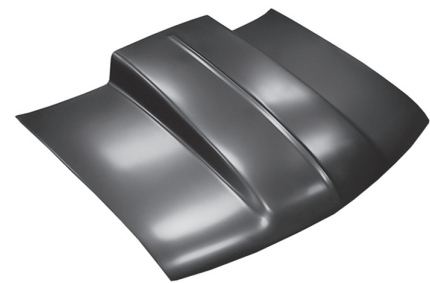

COWL INDUCTION HOOD (4"H) .. **0872-037**

CHEVY S10 / GMC S15 PICKUP: 94-04 &
CHEVY S10 BLAZER: 95-05 / GMC S15 JIMMY: 95-01