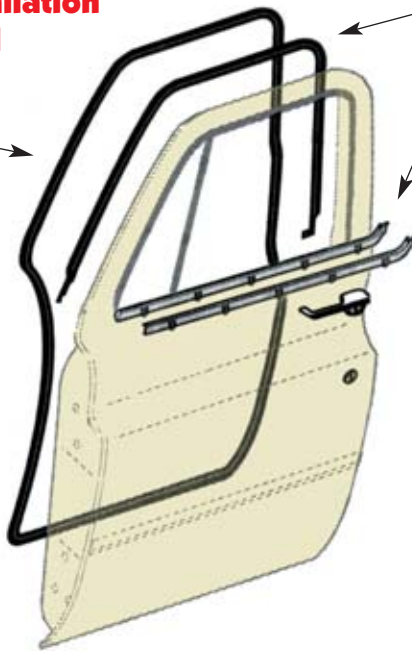

www.raybuck.com

**BEST PARTS.
BEST PRICES.
PERIOD.**

CUSTOM MOLDED WEATHERSTRIPPING, SEALS AND WINDOW CHANNELS FOR PICK-UPS & 4X4'S

- **Simple push-on installation**
- **Restores proper seal**

Door Opening Weatherstrip