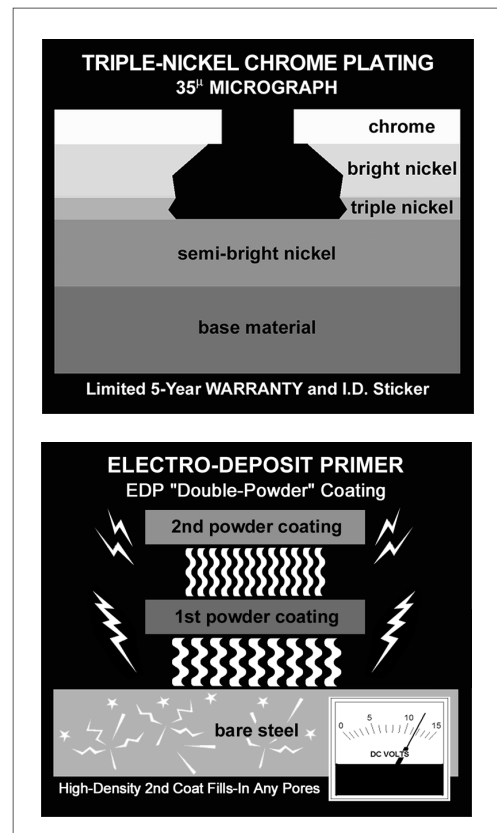

RAYBUCK GENERAL INFO: TYPICAL VEHICLE BODY AREAS & CHROME/PAINTED CHARTS