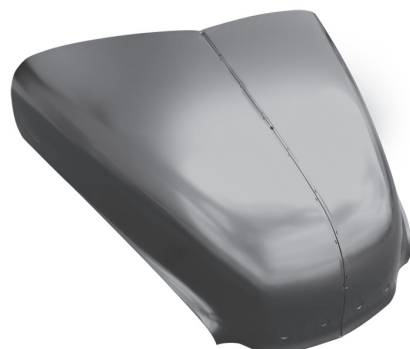

HOOD.....**0846-030**
(47-53)