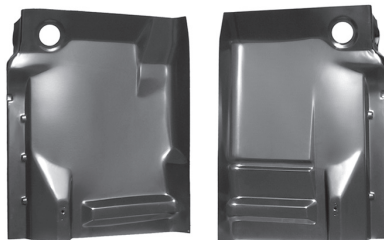

Cab & Door Section

CAB FL PANS: INR SECT (Left).....**0852-221L**
18.6"W x 29.125"H
CAB FL PANS: INR SECT (Right) ...**0852-222R**
15.5"W x 30"H

CAB FL PANS: CMPLT SECT (Left)... **0852-227L**
26.5"W x 23"H
CAB FL PANS: CMPLT SECT (Right) ..**0852-228R**
26.5"W x 23"H
Complete Inner/Outer, W/Back Plate)