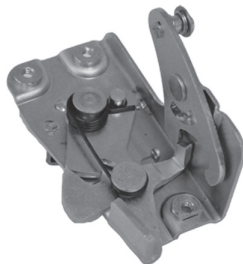

DR: LATCH ASSY (Left) **0846-823L**
DR: LATCH ASSY (Right) **0846-824R**
(52-55) 3100/3600, 1st Design