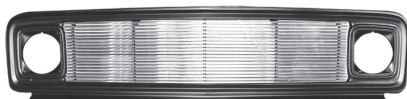

Grilles

CHROMED STEEL GRILL ASSEMBLY WITH BILLET INSERT INCLUDED

GRILLE **0849-950G**
(69-72) Chromed Steel W/4MIL Billet Insert

GRILLE **0849-955G**
(69-72) Painted Steel W/4MIL Chrome Billet Insert

GRILLE **0849-953G**
(69-72) Chromed Steel W/8MIL Billet Insert